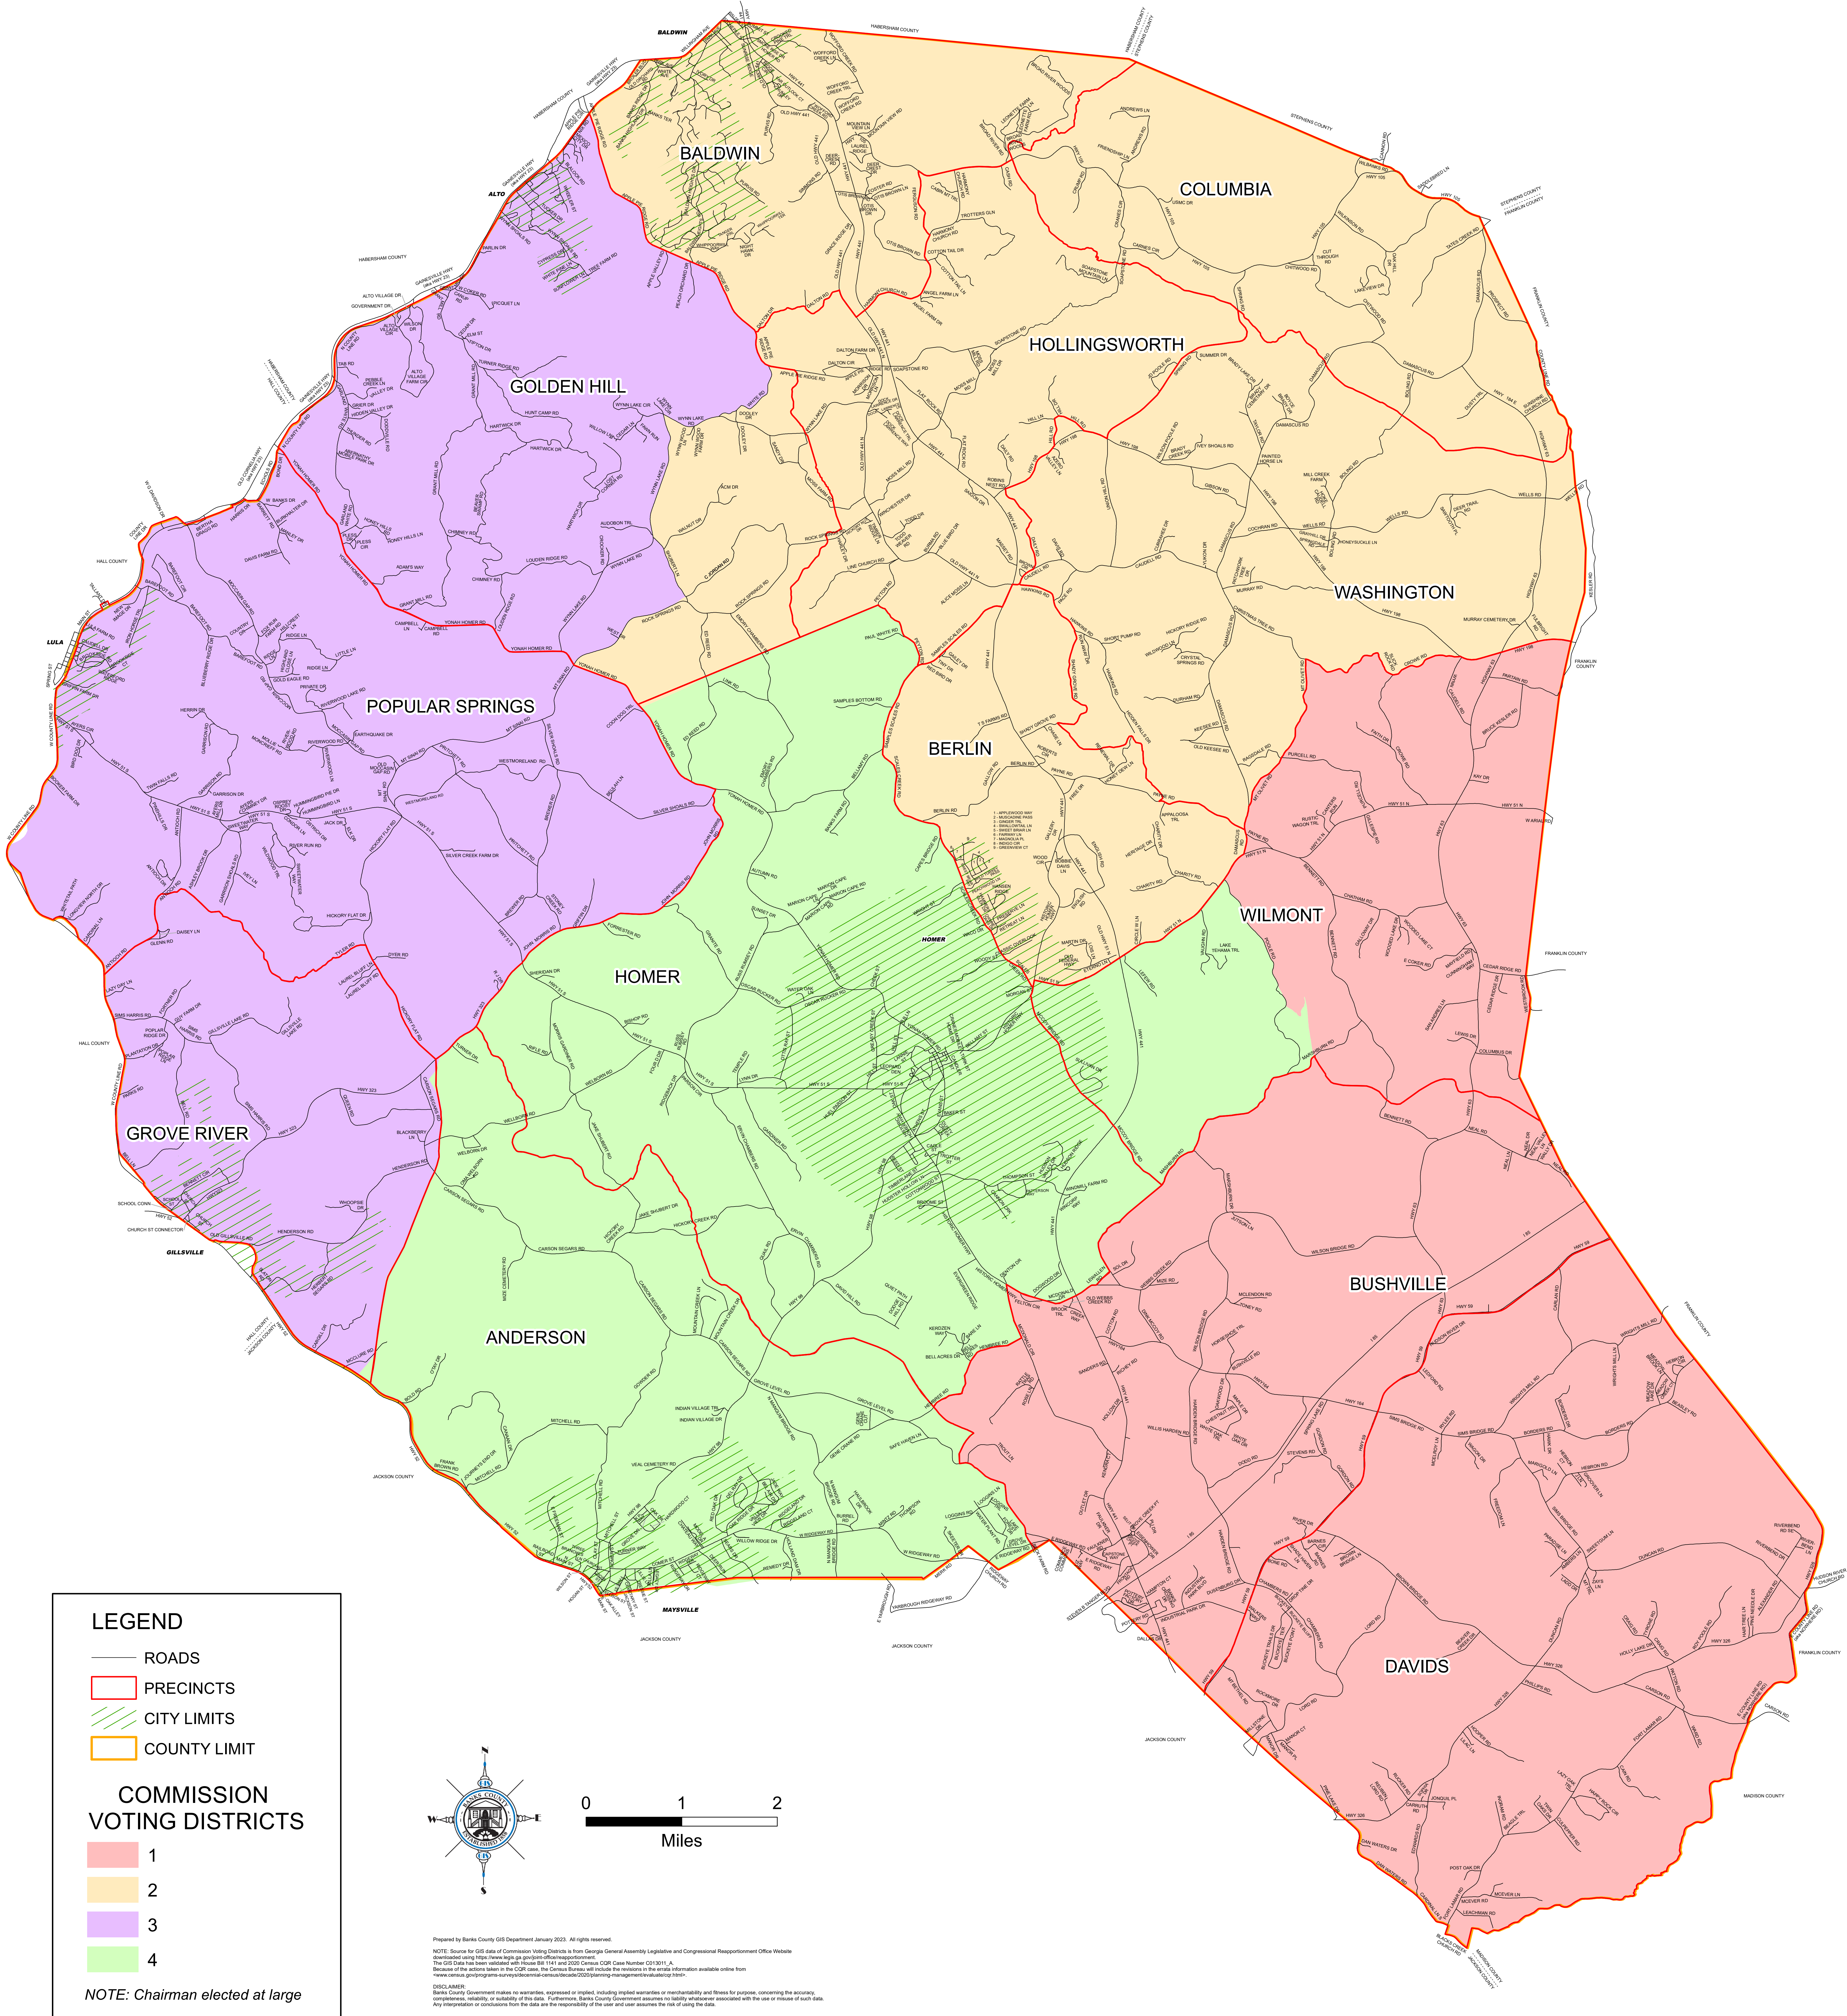

BANKS COUNTY COMMISSION DISTRICTS - 2024

LEGEND

- ROADS
- PRECINCTS
- CITY LIMITS
- COUNTY LIMIT

COMMISSION VOTING DISTRICTS

- 1
- 2
- 3
- 4

NOTE: Chairman elected at large